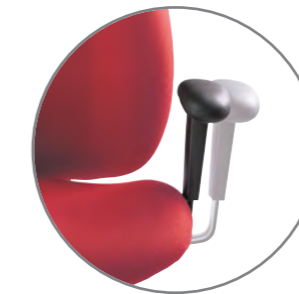

synchro-tilt

The future of seating today. Exclusive Push Button control system, all at your fingertips! Malaga™ takes high-tech ergonomics to the next level with button technology. Button controls are user friendly, conveniently located and easy to reach. As a result, users are more likely to adjust their chair – a necessity to promote comfort, encourage movement, minimize muscle fatigue and skeletal injury.

knee-tilt

Malaga's knee-tilt mechanism is perfectly suited to today's work environment where each chair can be shared and frequent seating adjustments are required.

3142
Armchair

optional back shroud

Malaga's superior styling, teardrop shaped, height adjustable arms, and European details provide a contemporary expression within the workplace.

3140-4
High Back Tilter with polypropylene back shroud (optional). Offers additional durability for heavy use applications.

Features

Height Adjustable Arms
Height adjustable arms are standard on all arm models. Many optional arms are offered.

Seat Slider (MD)
Standard on Multi-Tilter Adjustable seat depth allows users to change the seat depth to accommodate the length of their thighs.

Vari-Width (WA) Arms
Width adjustment is standard on all arm models. Provides 2" horizontal arm space adjustment.