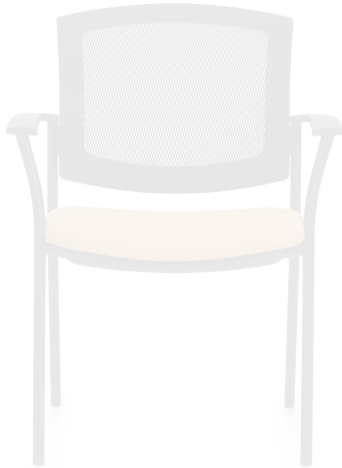

MVL2809

Ibex | Upholstered Seat & Mesh Back Guest Chair

- Stacking guest chair
- Classic air-flow mesh back and upholstered seat
- Four leg design
- Wall saver frame
- Fixed loop arms
- Polymer armcaps
- Stacks 5 high

Upholstery Options:

Back Mesh - Black (MS69)

Seat Available in all Grade 1 seating textiles (previously MVL2809F) or in Luxhide (various colours)

Specifications

Dimensions: 25.25"W x 24"D x 34.5"H

Seat Height: 17.5"

Weight: 26 lbs / 11.8 kg

Volume: 13.5 ft³ / 0.38 m³

Ergonomics

Waterfall

Seat

Edge

Properly

Contoured